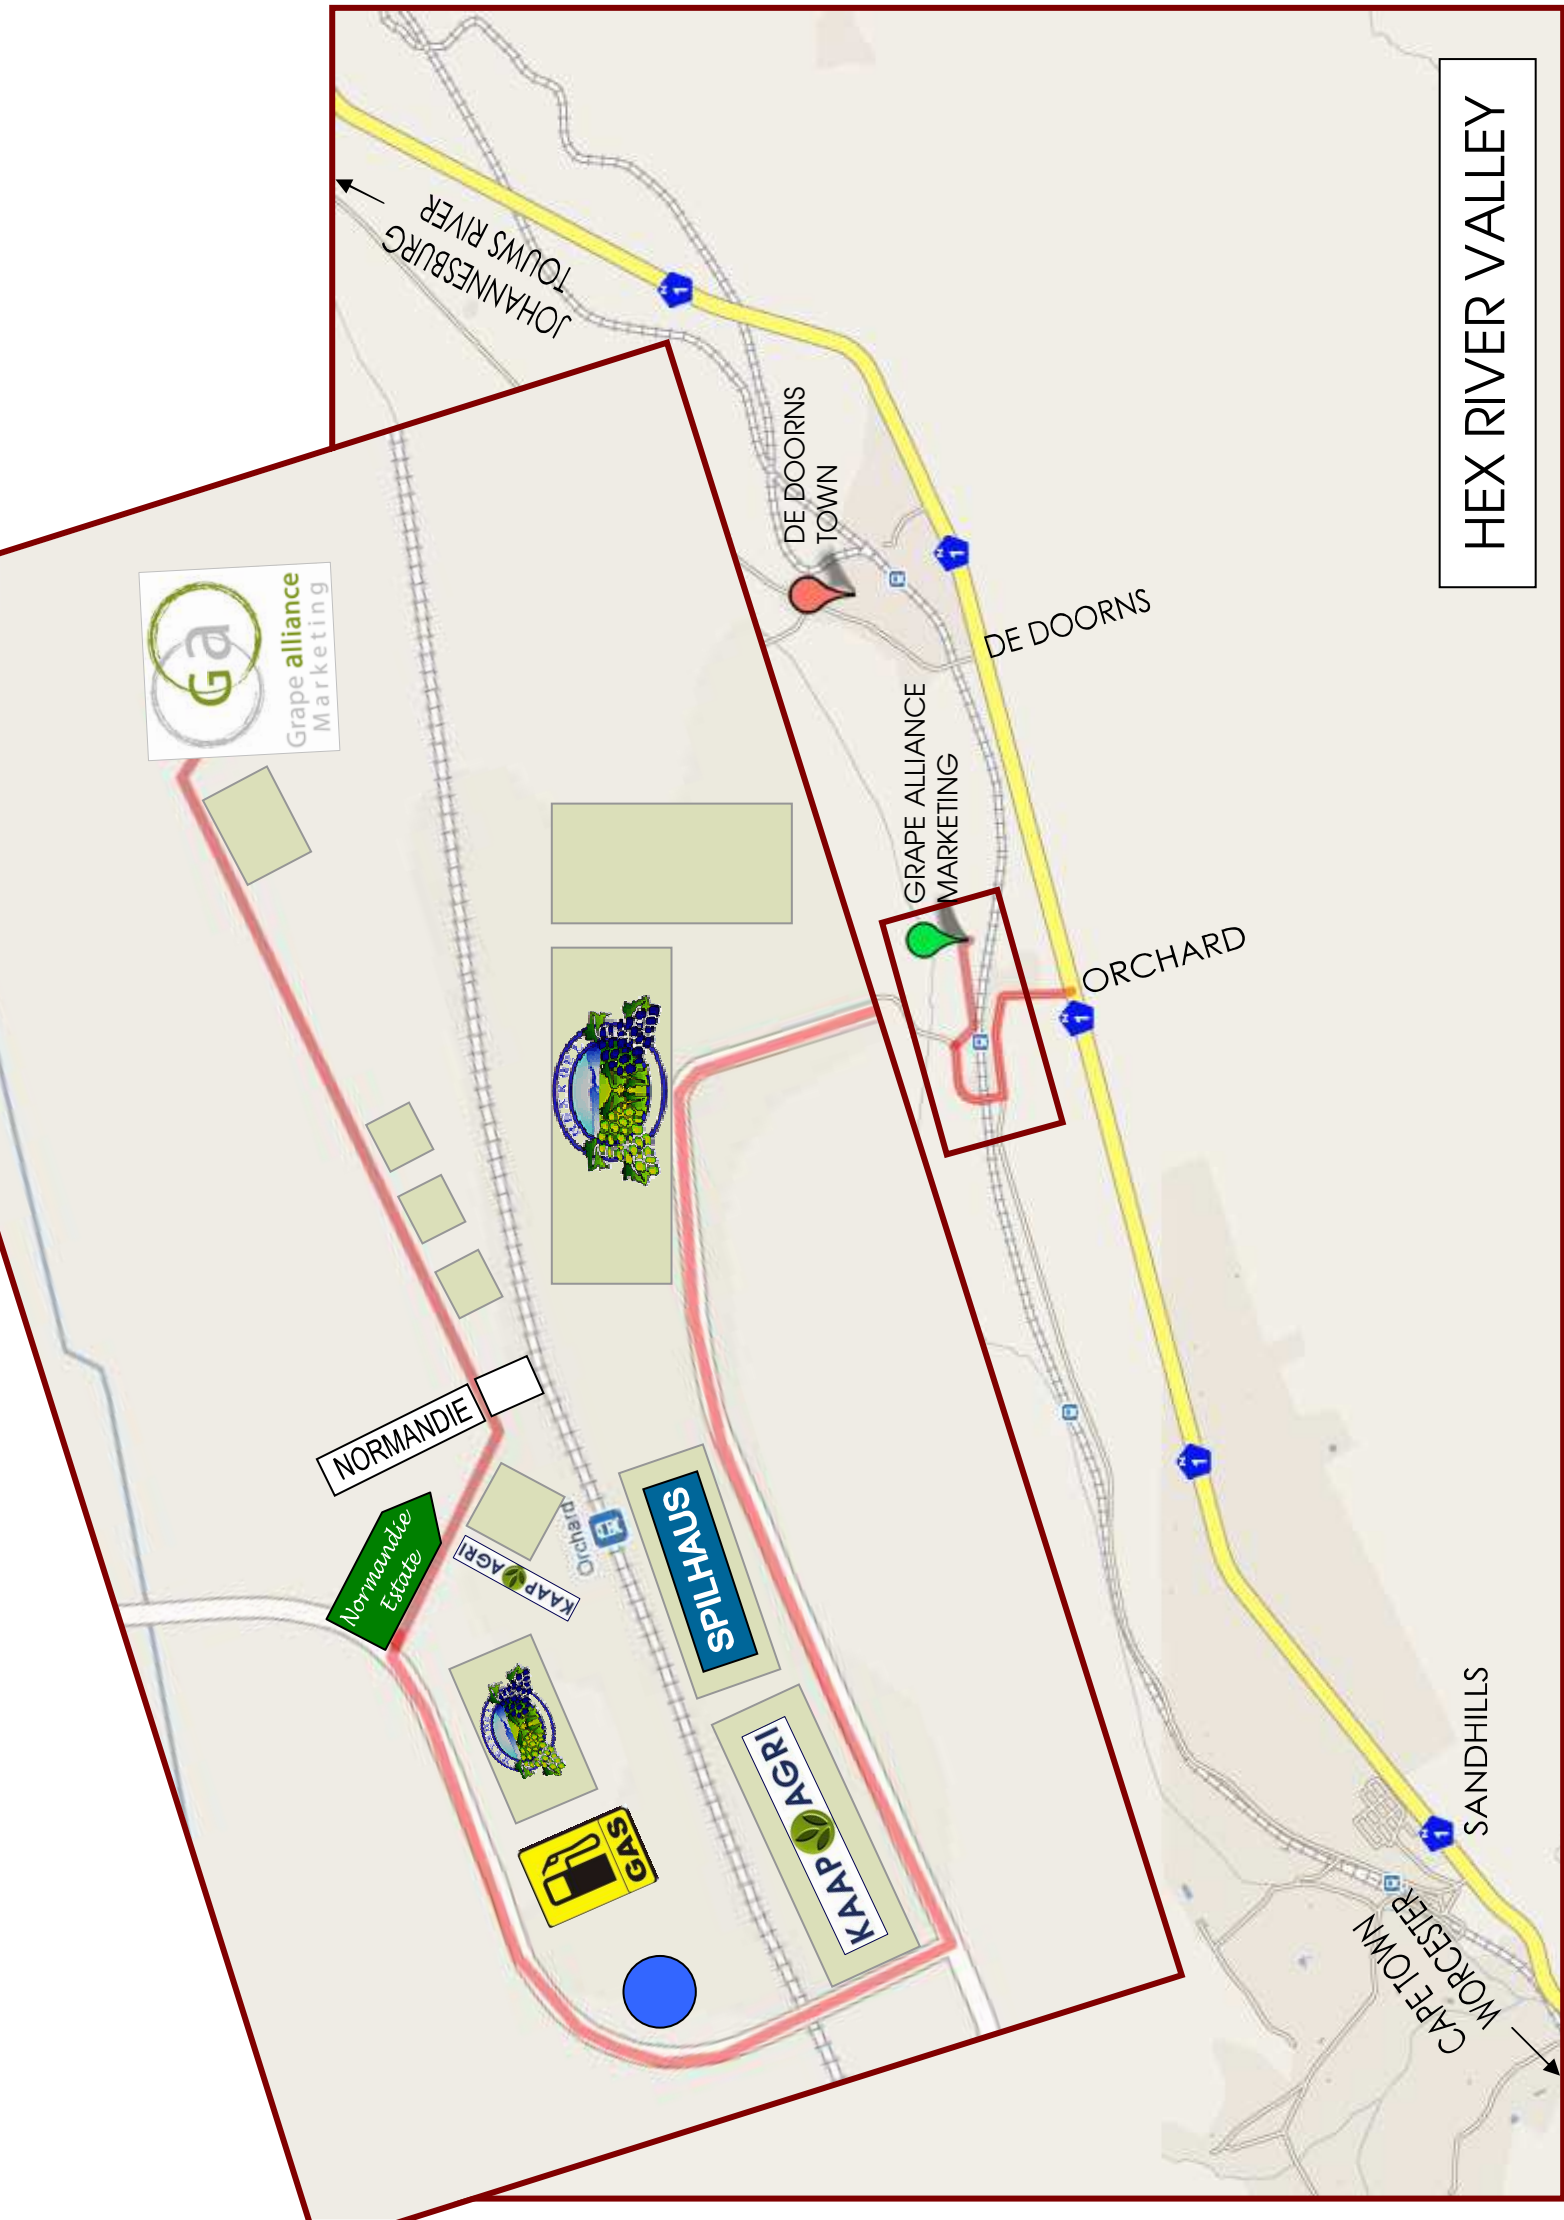

HEX RIVER VALLEY

JOHANNESBURG
TOUWS RIVER

DE DOORNS
TOWN

DE DOORNS

GRAPE ALLIANCE
MARKETING

ORCHARD

NORMANDIE

Normandie
Estate

KAP AGRIL

SPLITHAUS

KAP AGRIL

SANDHILLS

CAPETOWN
WORCESTER